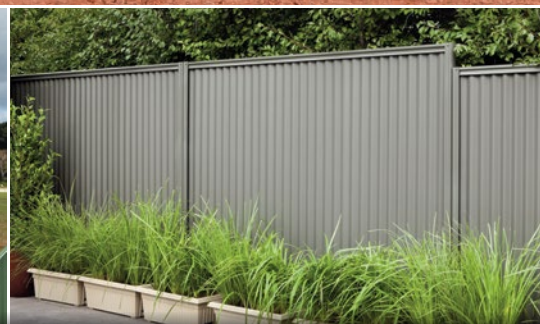

SECURE & STYLISH FENCING, WE'LL BRING THE How To.

STRATCO
**NEIGHBOURHOOD
FENCING**
GOOD NEIGHBOUR • TRADITIONAL • HERITAGE

GOOD NEIGHBOUR®

QUALITY | STYLE | PRIVACY