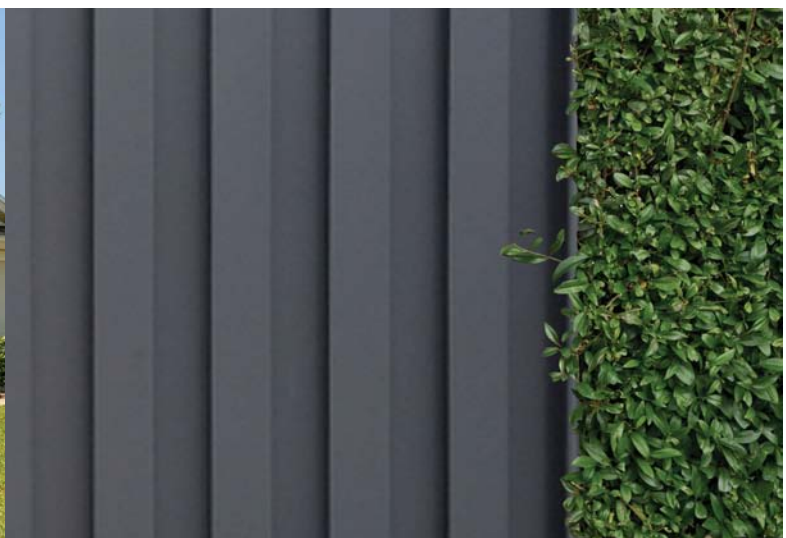

**NEW
PRODUCT
RANGE**

**metroll
architectural
collection**

FENCING

Colorbond®

POLARIS

GEMINI

ATLAS