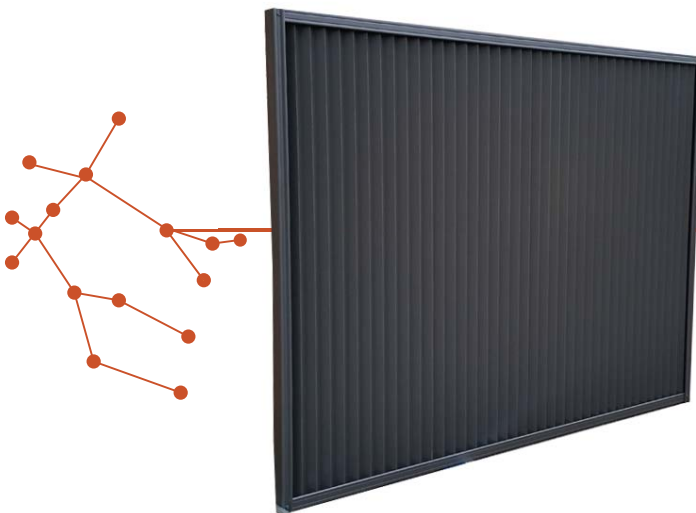

FENCING

The Metroll Architectural Collection is a contemporary range of innovative products centered around style & flair. New to this collection is the MAC Fencing Range. Three brand new profiles that deliver on style and performance.

ATLAS

Unashamedly bold.
Wide ribs.
Staunch angles.
Identical on both sides.

POLARIS

A slender version of Atlas.
Narrower ribs.
Contemporary lines.
Identical on both sides.

GEMINI

Pleasing geometry in a perfect zig-zag formation create an elegant surface for light and shadow. Identical on both sides.