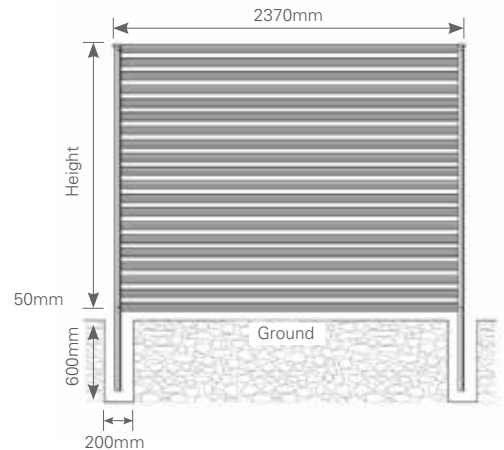

The attractive Fielders Slat & Louvered Privacy Screens are available in a range of Colorbond® colours. Colours can be mixed and matched to create a unique appearance for your fence.

- Ability to be interchanged with other Fielders Fencing profiles.
- Available in a diverse range of colours to suit every individual.
- Short lead time means you aren't left waiting for your new fence.
- Ease of installation allows you to save costs.
- Standard Slat size 70mm.
- End plugs and Joiners available.
- Slat gap may be varied to allow a 10mm, 20mm or 30mm gap.

NOTE: For minimum footing size, refer to Fielders website. Size varies based on height, soil type and wind zone. Please email tsg@fielders.com.au.

Colour Guide

Material per 1800mm panel		
	UOM	QTY REQ
70mm Fielders Slat x .35 @2360	EA	19
Vertical Slat Retainer	EA	38
Fence Post 2350mm	EA	2
Fence Rail 2370mm	EA	2
Centre Support Flashing	EA	1
Standard Post Cap	EA	1