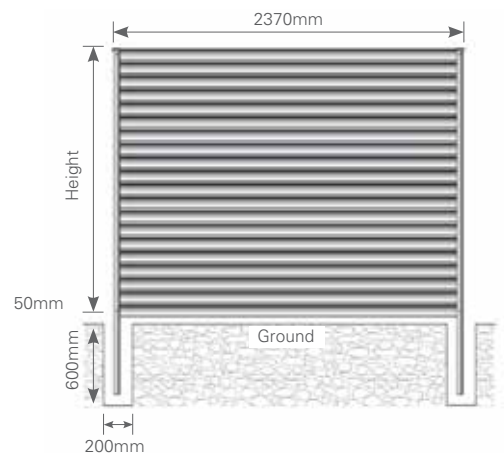

Slat & Louvered Privacy Screens

Slat & Louvered Privacy Screens

Used as a one panel privacy screen or a multiple panel garden fence, Fielders Slat & Louvered Privacy Screens will provide a modern, sleek look to your next home improvement project.

The attractive Fielders Slat & Louvered Privacy Screens are available in a range of Colorbond® colours. Colours can be mixed and matched to create a unique appearance for your fence.

- Ability to be interchanged with other Fielders Fencing profiles.
- Available in a diverse range of colours to suit every individual.
- Short lead time means you aren't left waiting for your new fence.
- Ease of installation allows you to save costs.
- Standard Slat size 70mm.
- End plugs and Joiners available.
- Slat gap may be varied to allow a 10mm, 20mm or 30mm gap.

NOTE: For minimum footing size, refer to Fielders website. Size varies based on height, soil type and wind zone. Please email tsg@fielders.com.au.

Colour Guide

Material per 1800mm panel		
	UOM	QTY REQ
70mm Fielders Slat x .35 @2360	EA	19
Vertical Slat Retainer	EA	38
Fence Post 2350mm	EA	2
Fence Rail 2370mm	EA	2
Centre Support Flashing	EA	1
Standard Post Cap	EA	1